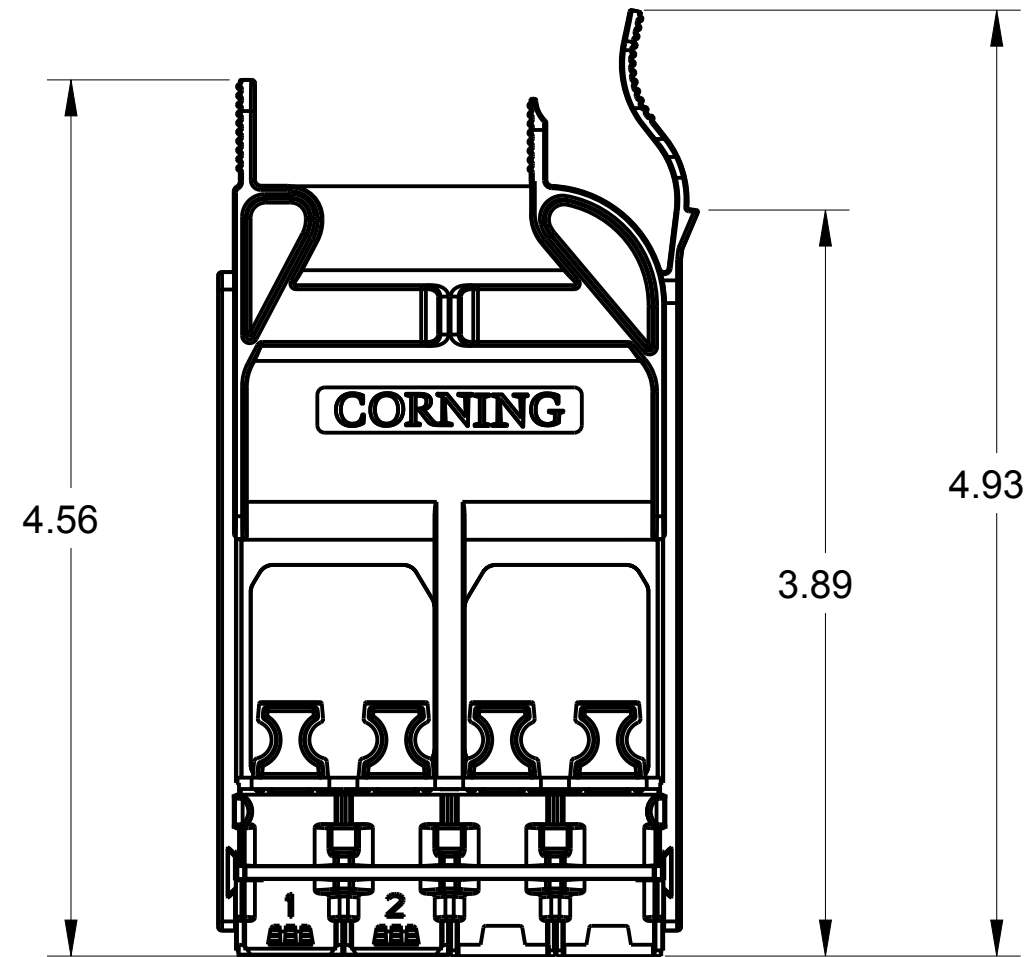

EDGE8-CP16-V1

TOP VIEW

FRONT VIEW

RIGHT VIEW